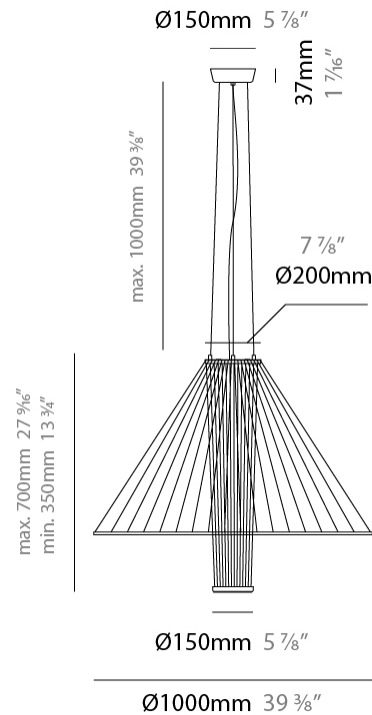

MEDUSA SUSPENSION

D111217-

base number Color
Temperature

1. To build a product code in our configurator select the specify button on the base model # product page
2. To build a manual product code on this datasheet choose from the options listed below in blue font and add the suffix to the base model #

GENERAL

Series: Medusa
Partner: Ole
Division: Design
Installation: Suspension
Product Type: Pendant
Mounting Location: Ceiling
Light Distribution: Adjustable

PHYSICAL

Shape: Abstract
Diameter (mm): 1000
Diameter (in): 39 ³/₈"
Height (mm): 350 - 700
Height (in): 13 ³/₄"
Max. Overall Height (mm): 1700
Max. Overall Height (in): 66 ¹⁵/₁₆"
Fixture Finish: MBK
Holder Finish: BLK
Fixture Material: Fabric Cord / Metal
Primary Material: Fabric - Recycled
Cable Details: 1000mm/39 3/8" Transparent Cable
Upon Request: Other fabric cord colors available upon request (see downloadable finish chart)

ELECTRICAL

Lamp Type: LED
Input Wattage (W): 10
Dimming: Non-Dimmable
Driver Included: Yes
Driver Location: Integrated
Driver Type: Constant Current - Universal
Driver Class: Class 2
Input Voltage (V): 120
Constant Current (MA): 350

LED

[Color Temperature (°K): 3000 / 4000](#)
Max. Delivered Lumen (lm): 958 / 1003
CRI: >82 CRI
Lamp Life (hrs): 50000

OPTICAL

RATINGS AND CERTIFICATIONS

Certified By: Certified for North American Standards
IP rating: IP20

PROJECT
TYPE
SPECIFIER
QUANTITY
DATE